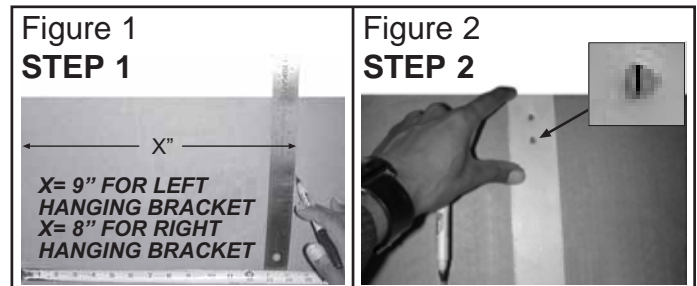

REVIEWED

By amorales at 12:05 pm, 2/17/05

Fire Magic®

The Ultimate Barbecue

INSULATING LINER FOR DELUXE DROP-IN BARBECUE MODEL #3220-50

The Deluxe Drop-In Insulating Liner Kit comes fully assembled with two hanging brackets, ready for installation. The cabinet opening dimensions for this unit must be a minimum of 19 5/8" deep x 31 3/8" wide x 19" high. Countertop material may be placed up to the insulating liner. DO NOT cover the liner.

INSTALLATION OF YOUR FIRE MAGIC BARBECUE INSULATING LINER

To install the Deluxe Drop-In Insulating Liner ensure brick opening is sized correctly then follow the three simple steps below.

STEP 1: On the front and back inside walls of the opening, pencil in four vertical lines X" from the outer edge of the opening (see Figure 1 and 3).

STEP 2: Now align the top of the hanging brackets with the surface edge of the opening, while lining your holes up with your penciled line (see Figures 2 and 3), insert screws (not provided) and tighten.

STEP 3: Then slide the fully assembled insulating liner down into place. Make sure the raised flanges are on the right side (the control side) of the opening. You are now ready to drop-in your Deluxe barbecue.