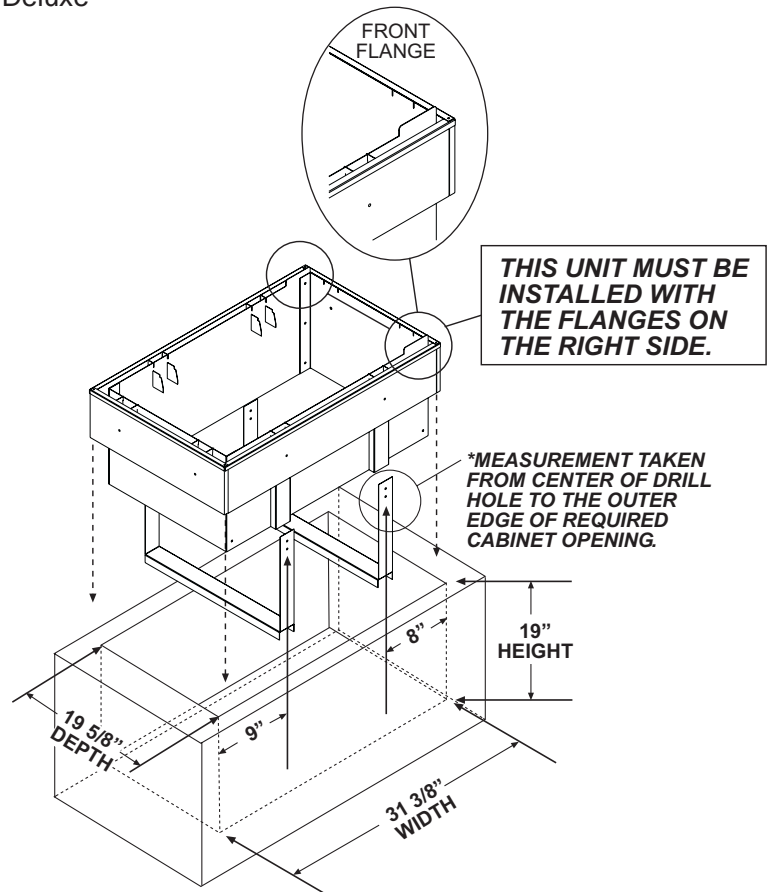

INSTALLATION OF YOUR FIRE MAGIC BARBECUE

To install and operate your Fire Magic barbecue, please refer to the installation and operating instructions and safety precautions enclosed with your barbecue unit.

Replacement parts may be obtained from your nearest Fire Magic Dealer. For assistance in locating a dealer, you may contact the factory at the address listed below.