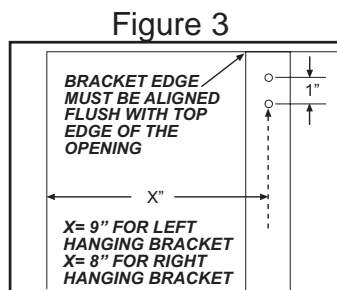

INSTALLATION OF YOUR FIRE MAGIC BARBECUE

To install and operate your Fire Magic barbecue, please refer to the installation and operating instructions and safety precautions enclosed with your barbecue unit.

Replacement parts may be obtained from your nearest Fire Magic Dealer. For assistance in locating a dealer, you may contact the factory at the address listed below.